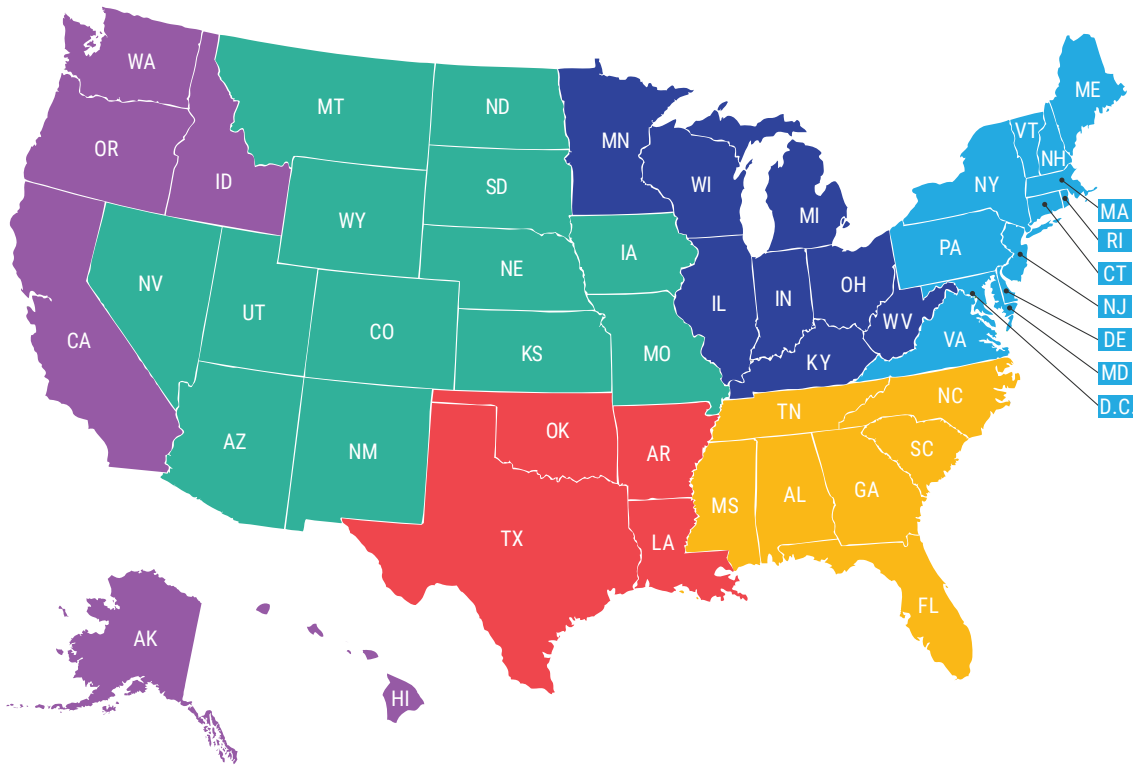

THE SALES TEAM TERRITORY MAP

ICON

1 (800) 828-4881

www.InvestwithICON.com

West Coast (AK, CA, HI, ID, OR, WA)

Joe Marquis

Regional Vice President

1-650-201-5534